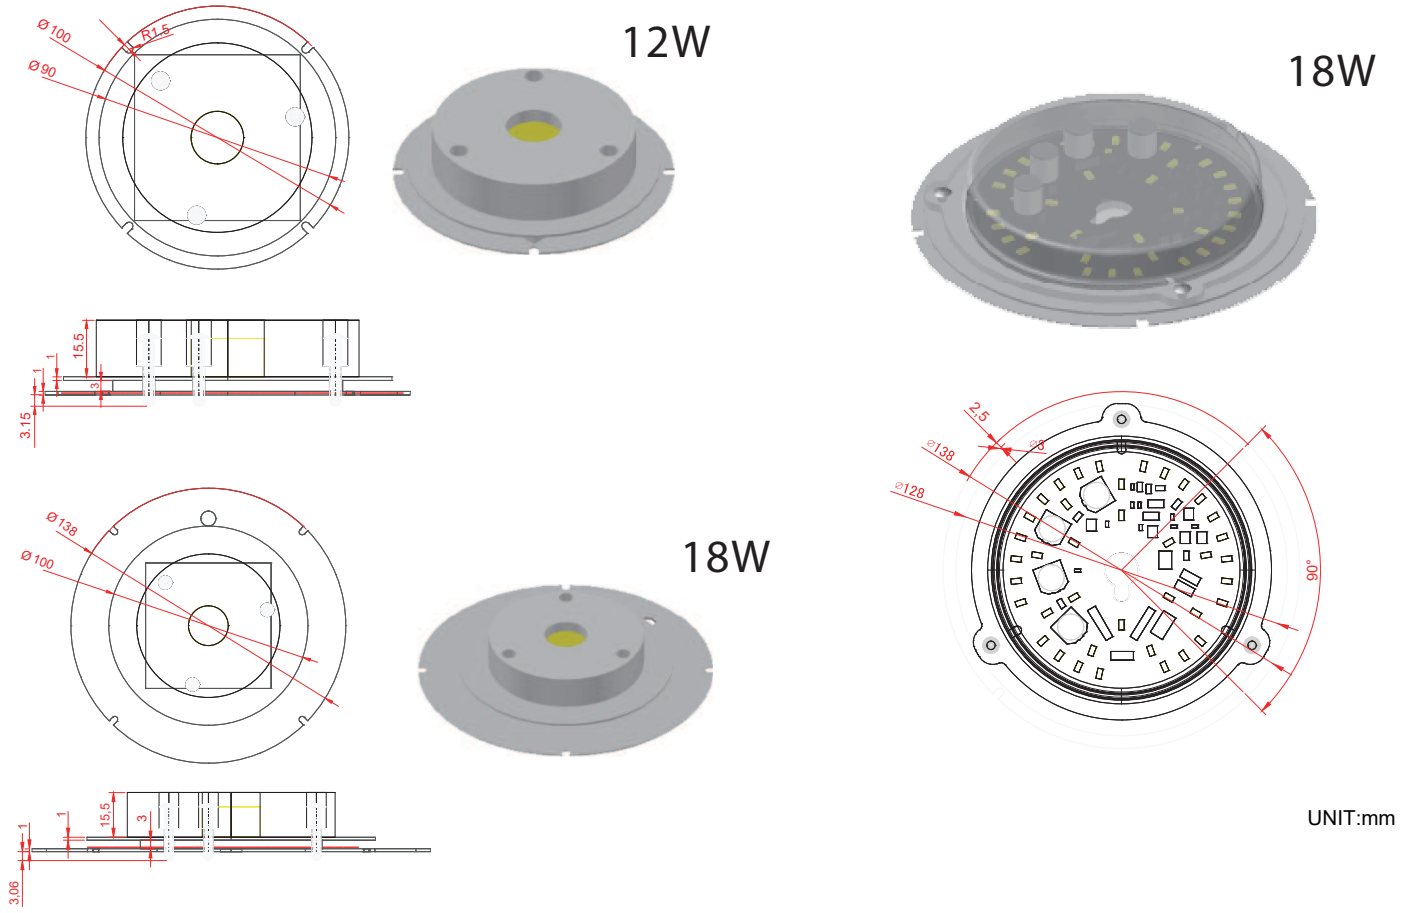

CPD T24 G2.2 Series

UNIT:mm

Features

- CA Title 24 Solution
- LM80 Certificated
- NEMA 77-2017
- EMC Certified
- Assemble easily
- UL E355751
- Thermal managemant solution

Type	Watts (W)	Dimmable	Volts (V)	Transient Protection (KV)	Hi-Pot (KV)	Lumen	PF	Ra R9	CCT	*Flicker@200Hz Dm 100%*	*Flicker@200Hz Dm 20%*
COB	12	Traic Dimming	120V/230V	2.5KV	1.5KV	860	>0.95	>90 >50	3000K	14%	17%
COB	18	Traic Dimming	120V/230V	2.5KV	1.5KV	1300	>0.95	>90 >50	3000K	12%	20%
SMD	18	Traic Dimming	120V/230V	2.5KV	1.5KV	1400	>0.95	>90 >50	3000K	12%	20%