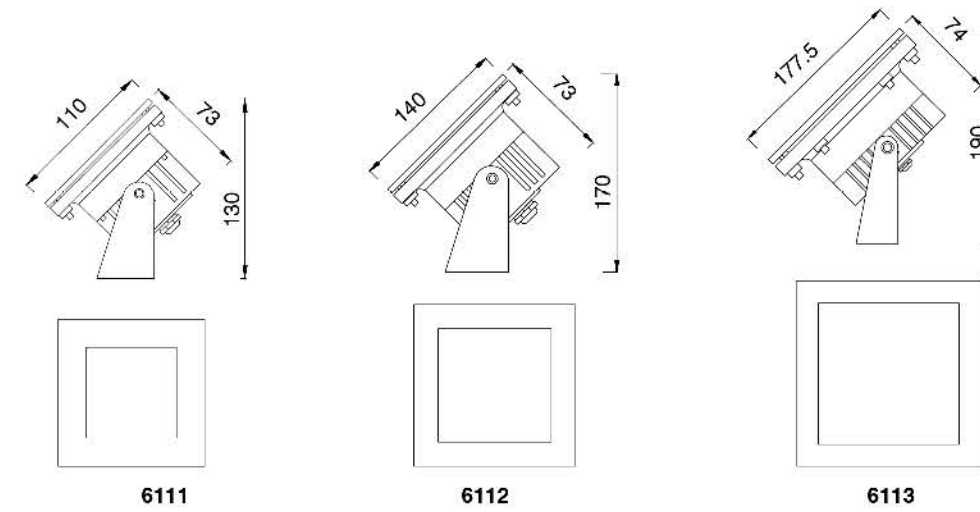

SPOT&FLOOD LIGHT

Description:
Die-casting Aluminium housing

No: 6000-10W LED
CREE COB 10W LED
Clear glass
Class I, IP65

No: 6000-20W LED
CREE COB 20W LED
Clear glass
Class I, IP65

No: 6000-28W LED
CREE COB 28W LED
Clear glass
Class I, IP65

6000

6000L

6000XL

6101

6102

6103

Description:
Die-casting Aluminium housing

No: 6101-3W LED
LED 3*1W 148.1lm
Clear Glass
26.64°
Class I, IP65