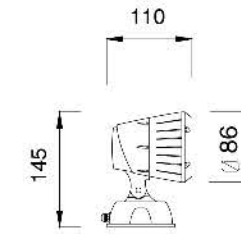

6120A

Description:
Die-casting Aluminium housing

No: 6120-GU10
GU10 Max. 35W
Clear Glass
Class I, IP65

No: 6120A-GU10
GU10 Max. 35W
Clear Glass
Class I, IP65

6130XL

6130L

6130

6130

Description:
Die-casting Aluminium housing

No: 6130-10W LED
CREE 10W 396.9lm
Frost Glass
39.09°
Class I, IP65

No: 6130XL-30W LED
CREE LED 30W 1860lm
Clear Glass
16.81°
Class I, IP65

No: 6130L-20W LED
CREE LED 20W 1835lm
Clear Glass
40.13°
Class I, IP65