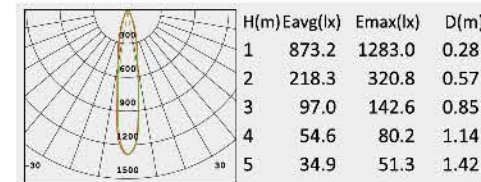

Description:
Die-casting Aluminium housing

No: 6111-4W LED
LED 4*1W 179.1lm
Clear Glass
16.23°
Class I IP65