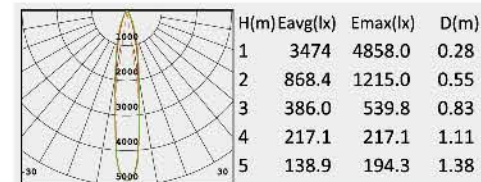

SPOT&FLOOD LIGHT

Description:
Die-casting Aluminium housing

No: 6000-10W LED
CREE COB 10W LED
Clear glass
Class I, IP65

No: 6000-20W LED
CREE COB 20W LED
Clear glass
Class I, IP65

No: 6000-28W LED
CREE COB 28W LED
Clear glass
Class I, IP65

No: 6102-9W LED
LED 9*1W 371.6lm
Clear Glass
16.31°
Class I, IP65

No: 6103-12W LED
LED 12*1W 456.3lm
Clear Glass
16.38°
Class I, IP65

Description:
Die-casting Aluminium housing

No: 6111-4W LED
LED 4*1W 179.1lm
Clear Glass
16.23°
Class I IP65