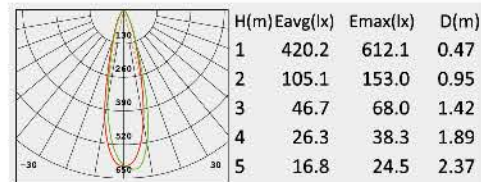

Description:
Die-casting Aluminium housing

No: 6101-3W LED
LED 3*1W 148.1lm
Clear Glass
26.64°
Class I, IP65