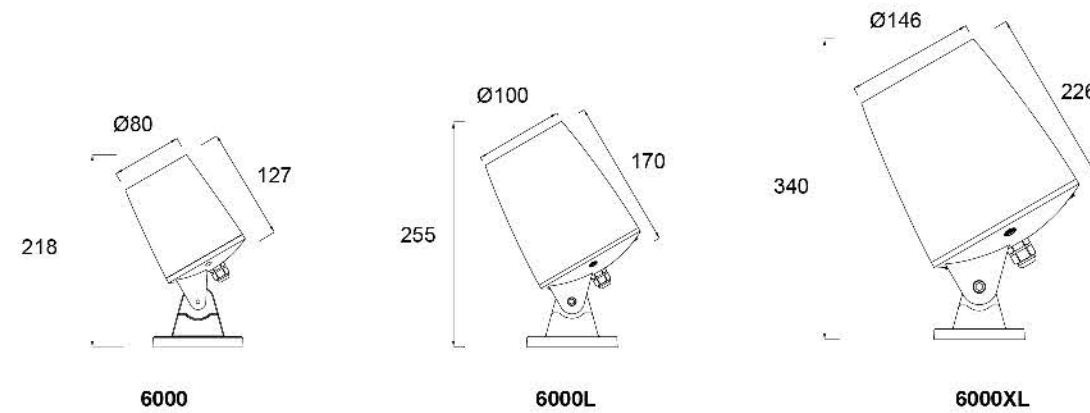

SPOT&FLOOD LIGHT

Description:
Die-casting Aluminium housing

No: 6000-10W LED
CREE COB 10W LED
Clear glass
Class I, IP65

No: 6000-20W LED
CREE COB 20W LED
Clear glass
Class I, IP65

No: 6000-28W LED
CREE COB 28W LED
Clear glass
Class I, IP65

6000

6000L

6000XL

6101

6102

6103

Description:
Die-casting Aluminium housing

No: 6101-3W LED
LED 3*1W 148.1lm
Clear Glass
26.64°
Class I, IP65

No: 6102-9W LED
LED 9*1W 371.6lm
Clear Glass
16.31°
Class I, IP65

No: 6103-12W LED
LED 12*1W 456.3lm
Clear Glass
16.38°
Class I, IP65

Description:
Die-casting Aluminium housing

No: 6111-4W LED
LED 4*1W 179.1lm
Clear Glass
16.23°
Class I IP65

6120A

Description:
Die-casting Aluminium housing

No: 6120-GU10
GU10 Max. 35W
Clear Glass
Class I, IP65

No: 6120A-GU10
GU10 Max. 35W
Clear Glass
Class I, IP65

6130XL

6130L

6130

6130