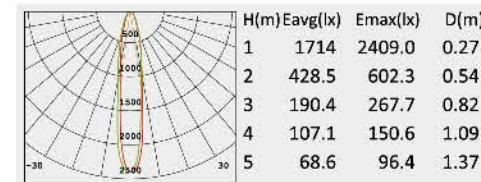

No: 6112-9W LED
LED 9*1W 340.5lm
Clear Glass
15.60°
Class I IP65