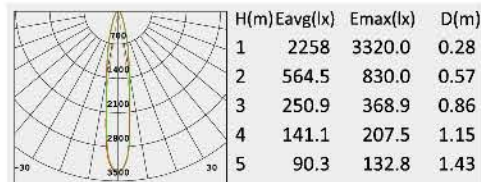

Description:
Die-casting Aluminium housing

No: 6101-3W LED
LED 3*1W 148.1lm
Clear Glass
26.64°
Class I, IP65

No: 6102-9W LED
LED 9*1W 371.6lm
Clear Glass
16.31°
Class I, IP65

No: 6103-12W LED
LED 12*1W 456.3lm
Clear Glass
16.38°
Class I, IP65

Description:
Die-casting Aluminium housing

No: 6111-4W LED
LED 4*1W 179.1lm
Clear Glass
16.23°
Class I IP65

No: 6113-16W LED
LED 16*1W 647.4lm
Clear Glass
15.76°
Class I IP65

No: 6112-9W LED
LED 9*1W 340.5lm
Clear Glass
15.60°
Class I IP65