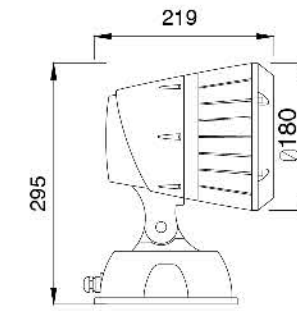

No: 6113-16W LED
LED 16*1W 647.4lm
Clear Glass
15.76°
Class I IP65

No: 6112-9W LED
LED 9*1W 340.5lm
Clear Glass
15.60°
Class I IP65

6111

6112

6113

6120

6120A

6120

6120A

Description:
Die-casting Aluminium housing

No: 6120-GU10
GU10 Max. 35W
Clear Glass
Class I, IP65

No: 6120A-GU10
GU10 Max. 35W
Clear Glass
Class I, IP65

6130XL

6130L

6130

6130