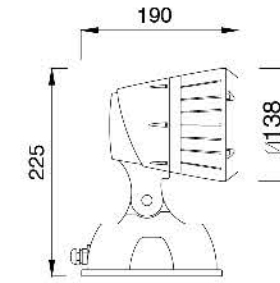

6120A

Description:
Die-casting Aluminium housing

No: 6120-GU10
GU10 Max. 35W
Clear Glass
Class I, IP65

No: 6120A-GU10
GU10 Max. 35W
Clear Glass
Class I, IP65

6130XL

6130L

6130

6130

Description:
Die-casting Aluminium housing

No: 6130-10W LED
CREE 10W 396.9lm
Frost Glass
39.09°
Class I, IP65

No: 6130XL-30W LED
CREE LED 30W 1860lm
Clear Glass
16.81°
Class I, IP65

No: 6130L-20W LED
CREE LED 20W 1835lm
Clear Glass
40.13°
Class I, IP65