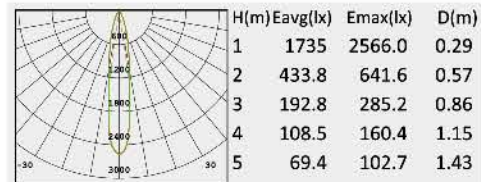

SPOT&FLOOD LIGHT

Description:
Die-casting Aluminium housing

No: 6000-10W LED
CREE COB 10W LED
Clear glass
Class I, IP65

No: 6000-20W LED
CREE COB 20W LED
Clear glass
Class I, IP65

No: 6000-28W LED
CREE COB 28W LED
Clear glass
Class I, IP65

6000

6000L

6000XL

6101

6102

6103

Description:
Die-casting Aluminium housing

No: 6101-3W LED
LED 3*1W 148.1lm
Clear Glass
26.64°
Class I, IP65