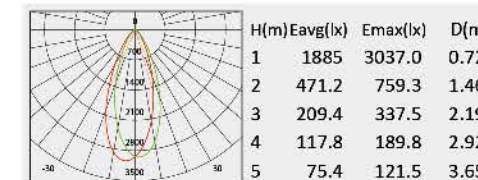

Description:
Die-casting Aluminium housing

No: 6130-10W LED
CREE 10W 396.9lm
Frost Glass
39.09°
Class I, IP65

No: 6130XL-30W LED
CREE LED 30W 1860lm
Clear Glass
16.81°
Class I, IP65

No: 6130L-20W LED
CREE LED 20W 1835lm
Clear Glass
40.13°
Class I, IP65