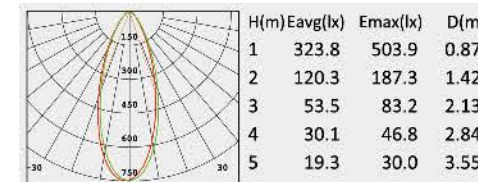

Description:
Die-casting Aluminium housing

No: 6130-10W LED
CREE 10W 396.9lm
Frost Glass
39.09°
Class I, IP65

No: 6130XL-30W LED
CREE LED 30W 1860lm
Clear Glass
16.81°
Class I, IP65

No: 6130L-20W LED
CREE LED 20W 1835lm
Clear Glass
40.13°
Class I, IP65