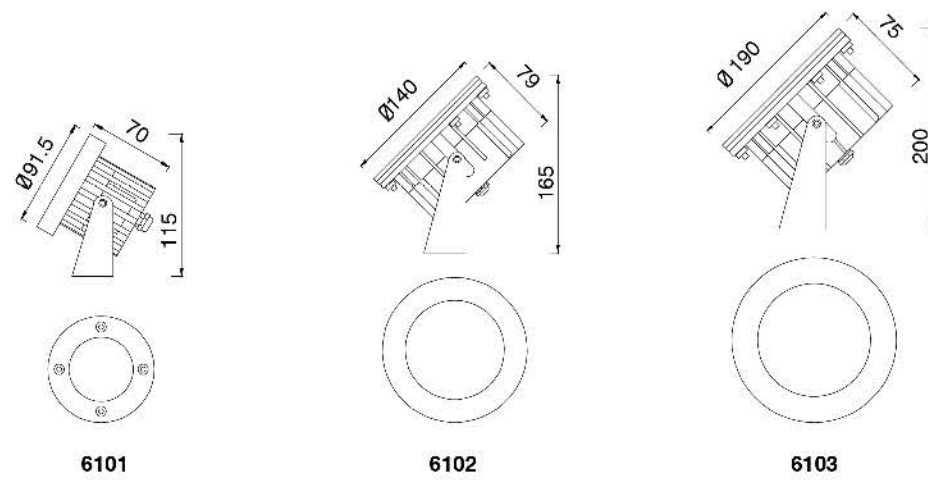

SPOT&FLOOD LIGHT

Description:
Die-casting Aluminium housing

No: 6000-10W LED
CREE COB 10W LED
Clear glass
Class I, IP65

No: 6000-20W LED
CREE COB 20W LED
Clear glass
Class I, IP65

No: 6000-28W LED
CREE COB 28W LED
Clear glass
Class I, IP65

6000

6000L

6000XL

6101

6102

6103

Description:
Die-casting Aluminium housing

No: 6101-3W LED
LED 3*1W 148.1lm
Clear Glass
26.64°
Class I, IP65

6120A

Description:
Die-casting Aluminium housing

No: 6120-GU10
GU10 Max. 35W
Clear Glass
Class I, IP65

No: 6120A-GU10
GU10 Max. 35W
Clear Glass
Class I, IP65

6130XL

6130L

6130

6130