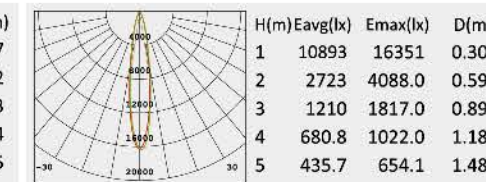

Description:
Die-casting Aluminium housing

No: 6130-10W LED
CREE 10W 396.9lm
Frost Glass
39.09°
Class I, IP65

No: 6130XL-30W LED
CREE LED 30W 1860lm
Clear Glass
16.81°
Class I, IP65

No: 6130L-20W LED
CREE LED 20W 1835lm
Clear Glass
40.13°
Class I, IP65