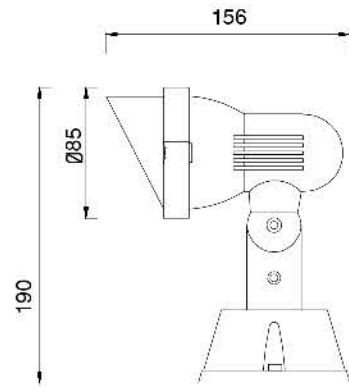

No: 6102-9W LED
LED 9*1W 371.6lm
Clear Glass
16.31°
Class I, IP65

No: 6103-12W LED
LED 12*1W 456.3lm
Clear Glass
16.38°
Class I, IP65

Description:
Die-casting Aluminium housing

No: 6111-4W LED
LED 4*1W 179.1lm
Clear Glass
16.23°
Class I IP65

No: 6113-16W LED
LED 16*1W 647.4lm
Clear Glass
15.76°
Class I IP65

No: 6112-9W LED
LED 9*1W 340.5lm
Clear Glass
15.60°
Class I IP65

6111

6112

6113

6120

6120A

6120

6120A

Description:
Die-casting Aluminium housing

No: 6120-GU10
GU10 Max. 35W
Clear Glass
Class I, IP65

No: 6120A-GU10
GU10 Max. 35W
Clear Glass
Class I, IP65

6130XL

6130L

6130

6130

Description:
Die-casting Aluminium housing

No: 6130-10W LED
CREE 10W 396.9lm
Frost Glass
39.09°
Class I, IP65

No: 6130XL-30W LED
CREE LED 30W 1860lm
Clear Glass
16.81°
Class I, IP65

No: 6130L-20W LED
CREE LED 20W 1835lm
Clear Glass
40.13°
Class I, IP65