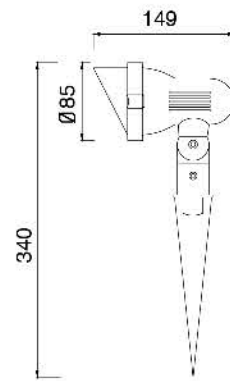

SPOT&FLOOD LIGHT

Description:
Die-casting Aluminium housing

No: 6000-10W LED
CREE COB 10W LED
Clear glass
Class I, IP65

No: 6000-20W LED
CREE COB 20W LED
Clear glass
Class I, IP65

No: 6000-28W LED
CREE COB 28W LED
Clear glass
Class I, IP65

No: 6102-9W LED
LED 9*1W 371.6lm
Clear Glass
16.31°
Class I, IP65

No: 6103-12W LED
LED 12*1W 456.3lm
Clear Glass
16.38°
Class I, IP65

Description:
Die-casting Aluminium housing

No: 6111-4W LED
LED 4*1W 179.1lm
Clear Glass
16.23°
Class I IP65

No: 6113-16W LED
LED 16*1W 647.4lm
Clear Glass
15.76°
Class I IP65

No: 6112-9W LED
LED 9*1W 340.5lm
Clear Glass
15.60°
Class I IP65

6111

6112

6113

6120

6120A

6120

6120A

Description:
Die-casting Aluminium housing

No: 6120-GU10
GU10 Max. 35W
Clear Glass
Class I, IP65

No: 6120A-GU10
GU10 Max. 35W
Clear Glass
Class I, IP65

6130XL

6130L

6130

6130