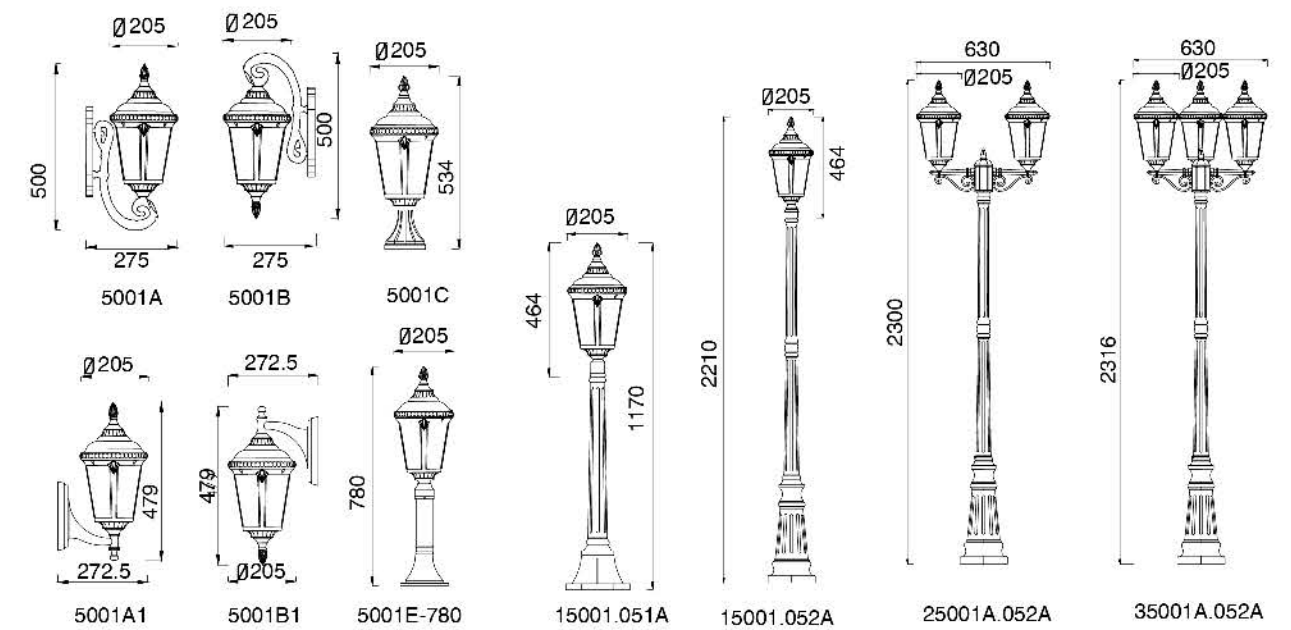

# CLASSIC LIGHT

Description:  
Die-casting housing

No: 5001-E27  
E27, Max. 100W or PLC 23W  
Water Glass  
Class I, IP44

**Description:**  
Die-casting housing

**No: 5002-10W LED**  
Everlite LED 10W 686.8lm  
Opal PC  
90°

**No: 5002-E27**  
E27 Max.60W or 23W PLC  
Opal PC  
Class I, IP54

**Description:**  
Die-casting housing

**No: 5003-10W LED**  
Everlite LED 10W 692.1lm  
Opal PC  
90°

**No: 5002-E27**  
E27 Max.60W or 23W PLC  
Opal PC  
Class I, IP54