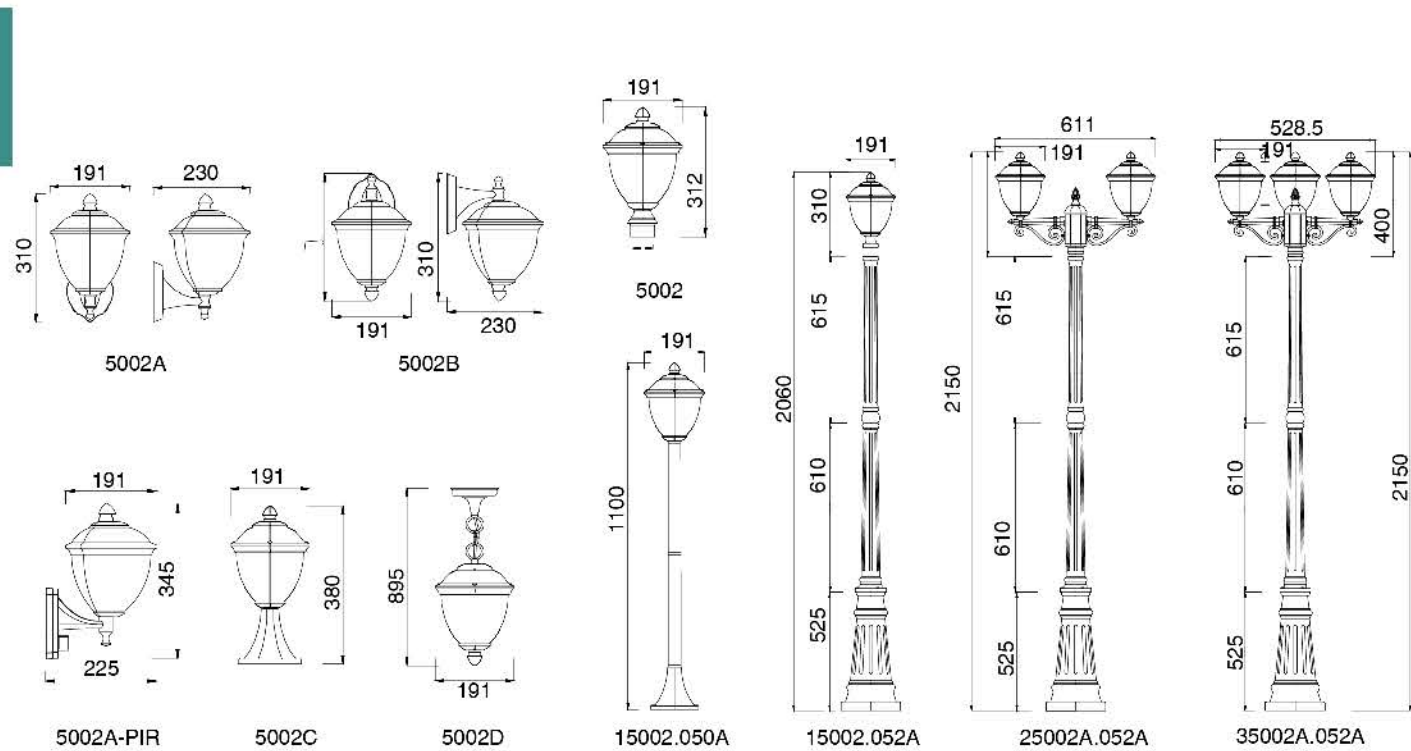

# CLASSIC LIGHT

Description:  
Die-casting housing

No: 5001-E27  
E27, Max. 100W or PLC 23W  
Water Glass  
Class I, IP44

**Description:**  
Die-casting housing

**No: 5002-10W LED**  
Everlite LED 10W 686.8lm  
Opal PC  
90°

**No: 5002-E27**  
E27 Max.60W or 23W PLC  
Opal PC  
Class I, IP54

**Description:**  
Die-casting housing

**No: 5003-10W LED**  
Everlite LED 10W 692.1lm  
Opal PC  
90°

**No: 5002-E27**  
E27 Max.60W or 23W PLC  
Opal PC  
Class I, IP54

Description:  
Die-casting housing

No: 5004-E27  
E27, Max. 100W or PLC 23W  
Frost Glass  
Class I, IP44

5510A

5510LA

5511A

5511LB

5512LA

5512A