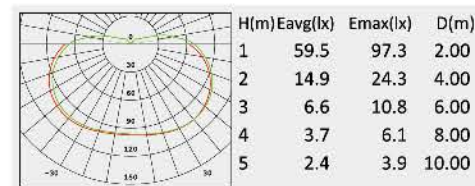

Description:
Die-casting housing

No: 5003-10W LED
Everlite LED 10W 692.1lm
Opal PC
90°

No: 5002-E27
E27 Max.60W or 23W PLC
Opal PC
Class I, IP54