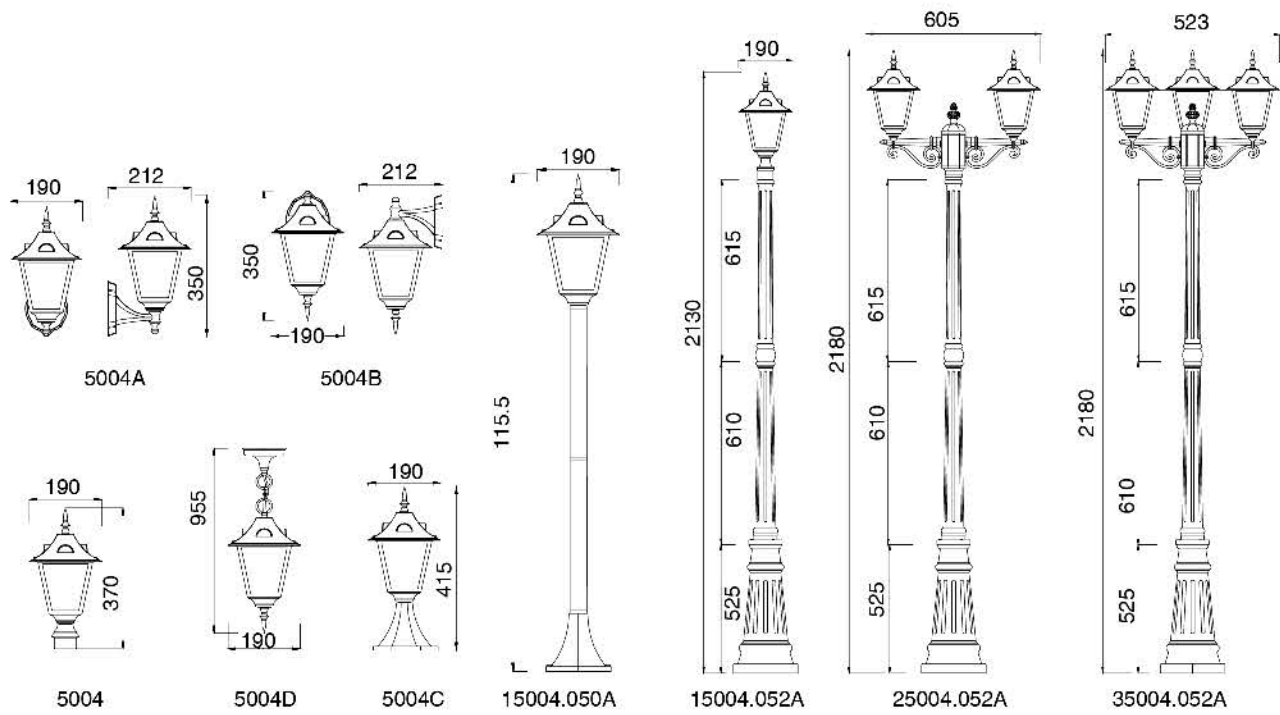

# CLASSIC LIGHT

Description:  
Die-casting housing

No: 5001-E27  
E27, Max. 100W or PLC 23W  
Water Glass  
Class I, IP44

**Description:**  
Die-casting housing

**No: 5002-10W LED**  
Everlite LED 10W 686.8lm  
Opal PC  
90°

**No: 5002-E27**  
E27 Max.60W or 23W PLC  
Opal PC  
Class I, IP54

**Description:**  
Die-casting housing

**No: 5003-10W LED**  
Everlite LED 10W 692.1lm  
Opal PC  
90°

**No: 5002-E27**  
E27 Max.60W or 23W PLC  
Opal PC  
Class I, IP54

Description:  
Die-casting housing

No: 5004-E27  
E27, Max. 100W or PLC 23W  
Frost Glass  
Class I, IP44

5510A

5510LA

5511A

5511LB

5512LA

5512A