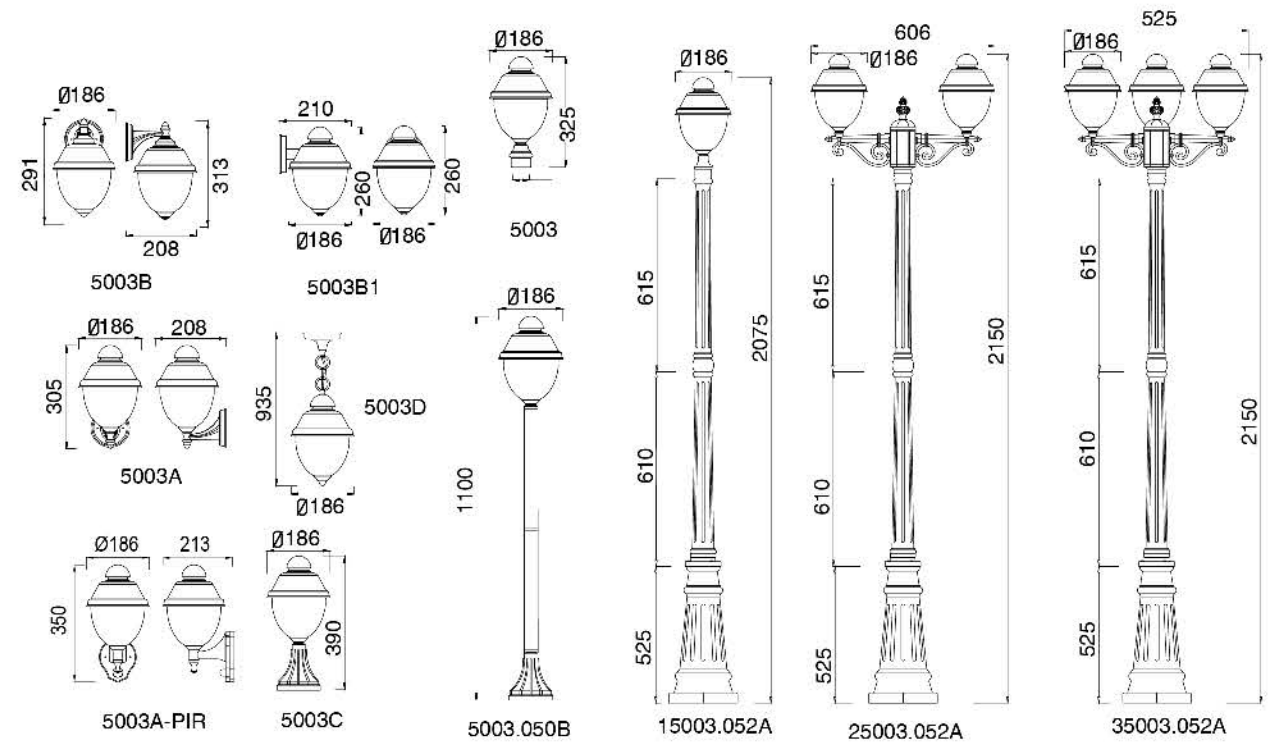

# CLASSIC LIGHT

Description:  
Die-casting housing

No: 5001-E27  
E27, Max. 100W or PLC 23W  
Water Glass  
Class I, IP44

**Description:**  
Die-casting housing

**No: 5002-10W LED**  
Everlite LED 10W 686.8lm  
Opal PC  
90°

**No: 5002-E27**  
E27 Max.60W or 23W PLC  
Opal PC  
Class I, IP54

**Description:**  
Die-casting housing

**No: 5003-10W LED**  
Everlite LED 10W 692.1lm  
Opal PC  
90°

**No: 5002-E27**  
E27 Max.60W or 23W PLC  
Opal PC  
Class I, IP54

Description:  
Die-casting housing

No: 5004-E27  
E27, Max. 100W or PLC 23W  
Frost Glass  
Class I, IP44

5510A

5510LA

5511A

5511LB

5512LA

5512A