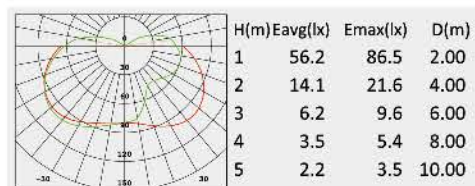

# CLASSIC LIGHT

Description:  
Die-casting housing

No: 5001-E27  
E27, Max. 100W or PLC 23W  
Water Glass  
Class I, IP44

**Description:**  
Die-casting housing

**No: 5002-10W LED**  
Everlite LED 10W 686.8lm  
Opal PC  
90°