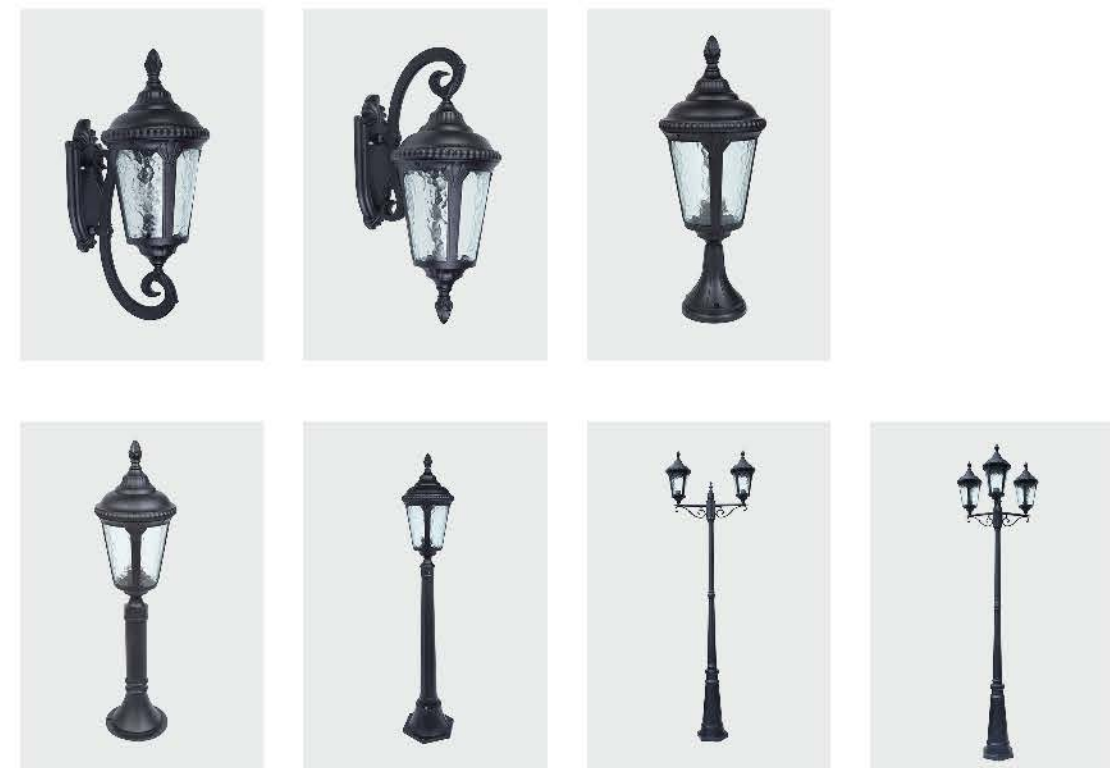

# CLASSIC LIGHT

Description:  
Die-casting housing

No: 5001-E27  
E27, Max. 100W or PLC 23W  
Water Glass  
Class I, IP44

**Description:**  
Die-casting housing

**No: 5002-10W LED**  
Everlite LED 10W 686.8lm  
Opal PC  
90°