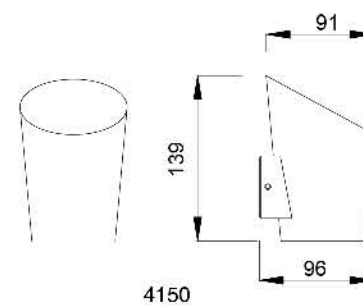

Description:
Stainless steel body

No:4101 No:4130
E27, Max. 60W or 23W PLC
Clear Glass
Class I, IP44

Description:
Die-cast Aluminum housing

No:4150
LED COB 2*3W
Clear Glass
Class I, IP65