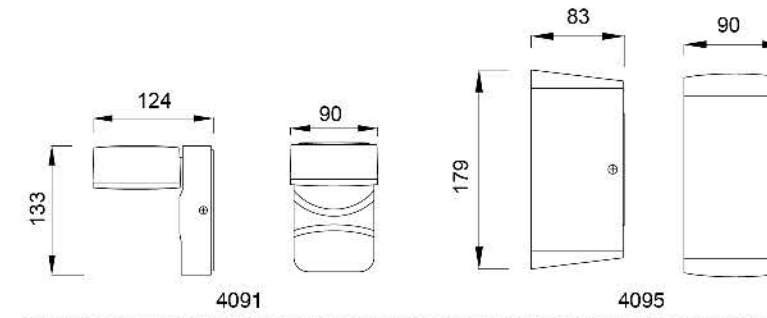

Description:
Die-cast Aluminum housing

No:4091-6W
Everlite LED 6W
Opal PC
Class I, IP44

No:4095-6W
LED COB 2*3W
Cleas PC
Class I, IP65