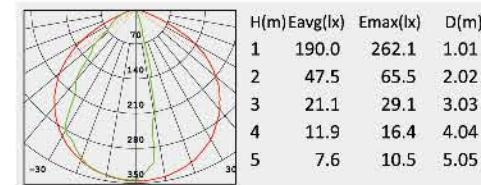

MODERN LIGHT

Description:
Die-cast Aluminum housing

Description:
Die-cast Aluminum housing

4000

No:4000-10W LED
Everlite LED 10W 475.1lm
Clear PC
53.02°
Class I, IP54

No:4001-10W LED
Everlite LED10W
Clear PC
Class I, IP54