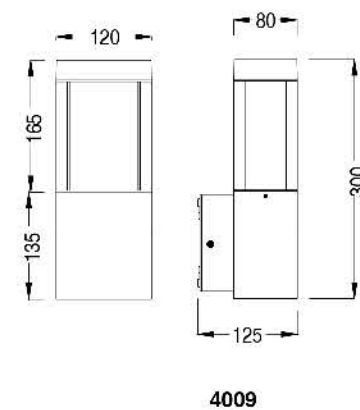

Description:
Die-cast Aluminum housing

Description:
Die-cast Aluminum housing

No: 4007-10W LED
CREE COB LED 10W 458lm
Clear Glass
31.74°
Class I, IP65

No: 4008-10W LED
CREE COB LED 10W 686lm
Clear Glass
90°
Class I, IP65

No: 4009-E27
E27, Max. 23W PLC
Opal PC
Class I, IP65

No: 4009-10W LED
Everlite LED 10W
Opal PC
Class I, IP65

No: 4010-10W LED
Everlite LED 10W 468lm
Clear PC
90°
Class I, IP65