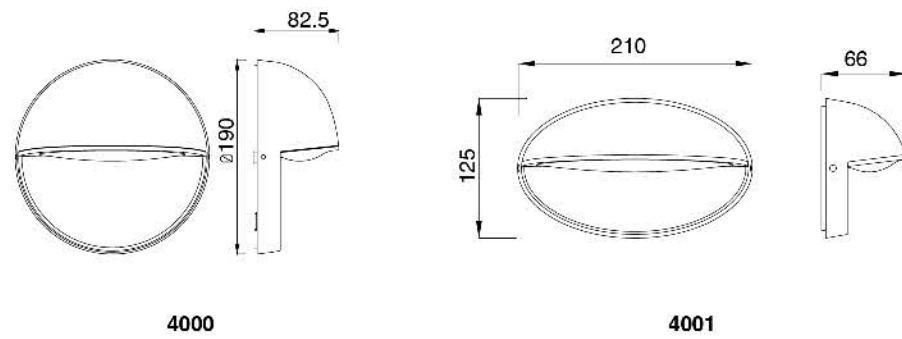

MODERN LIGHT

Description:
Die-cast Aluminum housing

Description:
Die-cast Aluminum housing

4000

No:4000-10W LED
Everlite LED 10W 475.1lm
Clear PC
53.02°
Class I, IP54

No:4001-10W LED
Everlite LED10W
Clear PC
Class I, IP54