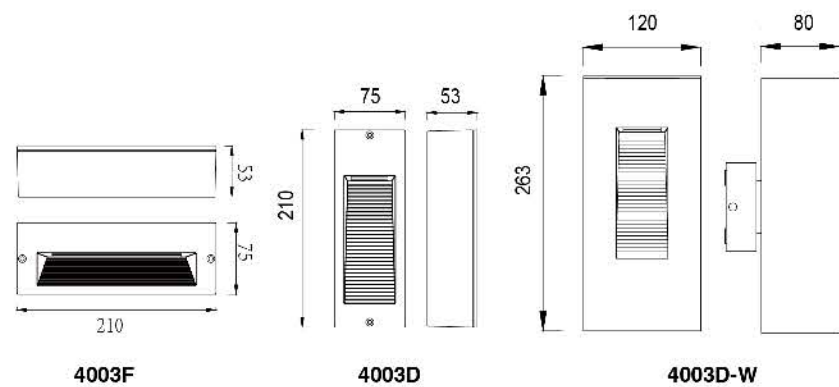

No:4003E-6W LED
Everlite LED 6W 267.8lm
Clear PC
53.6°
Class I, IP54

No:4003E-W 2*6W LED
Everlite LED 2*6W 2*267.8lm
Clear PC
53.6°
Class I, IP54

4003E

4001

4003E-W

Description:
Die-cast Aluminum housing

No:4003D-10W LED
Lumileds LED 10W
Frost Glass
Class I, IP65