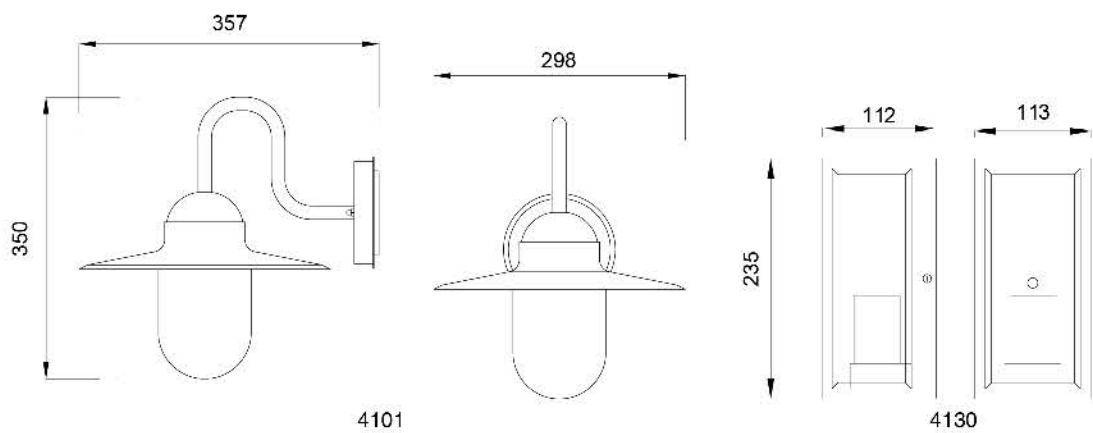

Description:
Stainless steel body

No:4101 No:4130
E27, Max. 60W or 23W PLC
Clear Glass
Class I, IP44

Description:
Die-cast Aluminum housing

No:4150
LED COB 2*3W
Clear Glass
Class I, IP65