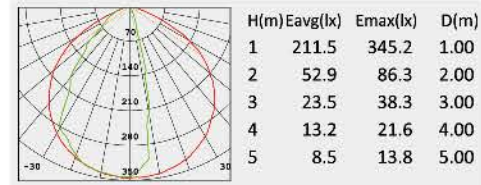

MODERN LIGHT

Description:
Die-cast Aluminum housing

Description:
Die-cast Aluminum housing

4000

No:4000-10W LED
Everlite LED 10W 475.1lm
Clear PC
53.02°
Class I, IP54

No:4001-10W LED
Everlite LED10W
Clear PC
Class I, IP54