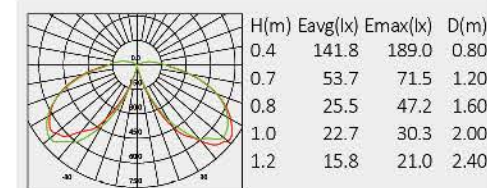

Description:

Die-cast Aluminum housing

No:4013SA-6W LED No:4013SB-6W LED
Everlite LED 6W 315lm
Clear PC
90.00°
Class I, IP65