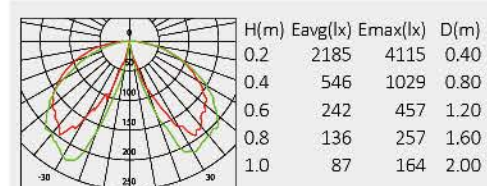

Description:
Die-cast Aluminum housing

No: 4005-10W LED
Everlite LED 10W
Opal PC
Class I, IP65

No: 4006-10W LED
Everlite LED 10W 672lm
Clear PC
90°
Class I, IP65