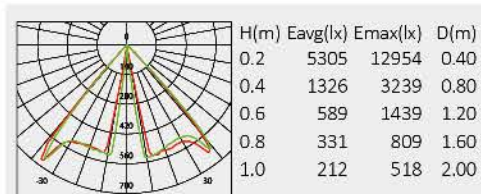

No: 4006-10W LED
Everlite LED 10W 672lm
Clear PC
90°
Class I, IP65

Description:
Die-cast Aluminum housing

Description:
Die-cast Aluminum housing

No: 4007-10W LED
CREE COB LED 10W 458lm
Clear Glass
31.74°
Class I, IP65