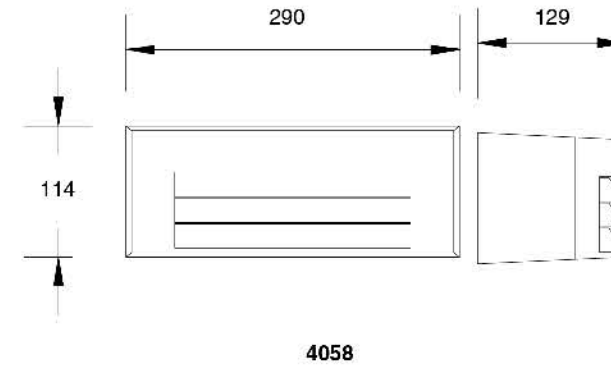

Description:
Die-cast Aluminum housing

No: 4014SA-10W LED No: 4014SB-10W LED
CREE COB LED 10W,623lm
Clear Tempered Glass
27.38°
Class I, IP65

No: 4015SA-E27 No: 4015SB-E27
E27, Max. 23W PLC
Opal PC
Class I, IP65

Description:
Die-cast Aluminum housing

No:4058-E27
E27, Max. 60W or 23W PLC
Opal PC
Class I, IP54