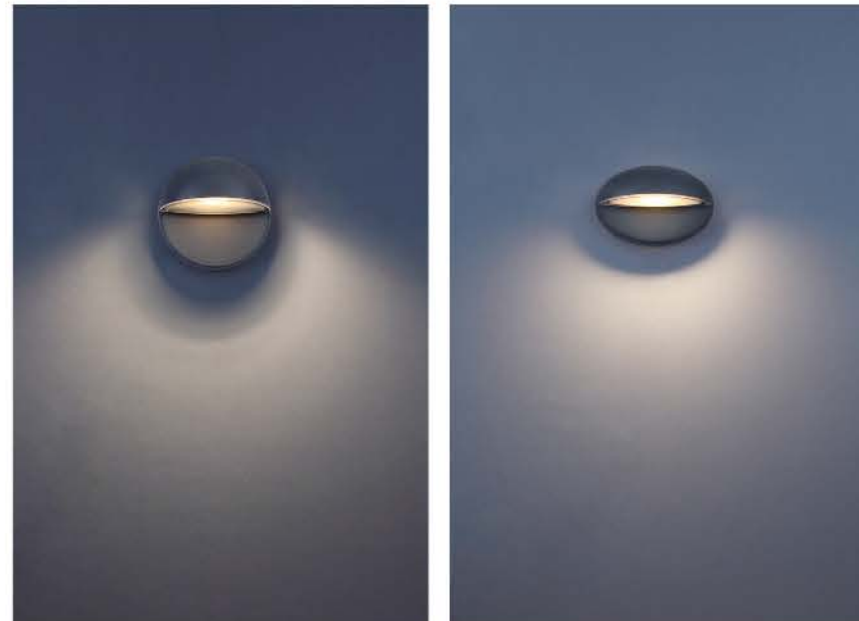

MODERN LIGHT

Description:
Die-cast Aluminum housing

Description:
Die-cast Aluminum housing

4000

No:4000-10W LED
Everlite LED 10W 475.1lm
Clear PC
53.02°
Class I, IP54

No:4001-10W LED
Everlite LED10W
Clear PC
Class I, IP54

No:4003E-6W LED
Everlite LED 6W 267.8lm
Clear PC
53.6°
Class I, IP54

No:4003E-W 2*6W LED
Everlite LED 2*6W 2*267.8lm
Clear PC
53.6°
Class I, IP54

4003E

4001

4003E-W

Description:
Die-cast Aluminum housing

No:4003D-10W LED
Lumileds LED 10W
Frost Glass
Class I, IP65

No:4003D-W 2*6W LED
Lumileds LED 2*6W
Frost Glass
Class I, IP65

No:4003F-10W LED
Lumileds LED 10W
Frost Glass
Class I, IP65

Description:
Die-cast Aluminum housing

No: 4005-10W LED
Everlite LED 10W
Opal PC
Class I, IP65

No: 4006-10W LED
Everlite LED 10W 672lm
Clear PC
90°
Class I, IP65

Description:
Die-cast Aluminum housing

Description:
Die-cast Aluminum housing

No: 4007-10W LED
CREE COB LED 10W 458lm
Clear Glass
31.74°
Class I, IP65