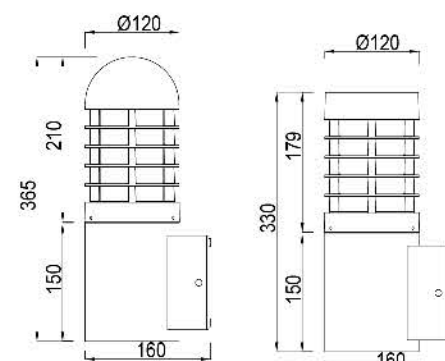

4012SA

4012SB