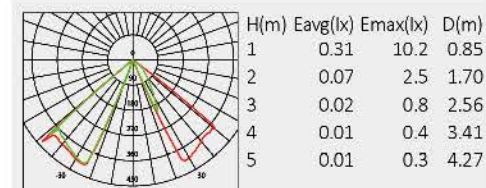

Description:
Die-cast Aluminum housing

No: 4014SA-10W LED No: 4014SB-10W LED
CREE COB LED 10W,623lm
Clear Tempered Glass
27.38°
Class I, IP65

No: 4015SA-E27 No: 4015SB-E27
E27, Max. 23W PLC
Opal PC
Class I, IP65