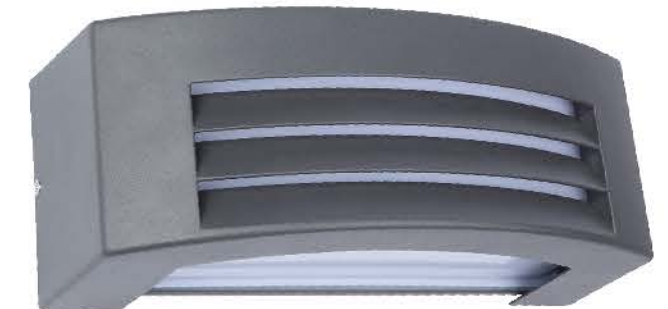

Description:
Die-cast Aluminum housing

No:4058-E27
E27, Max. 60W or 23W PLC
Opal PC
Class I, IP54