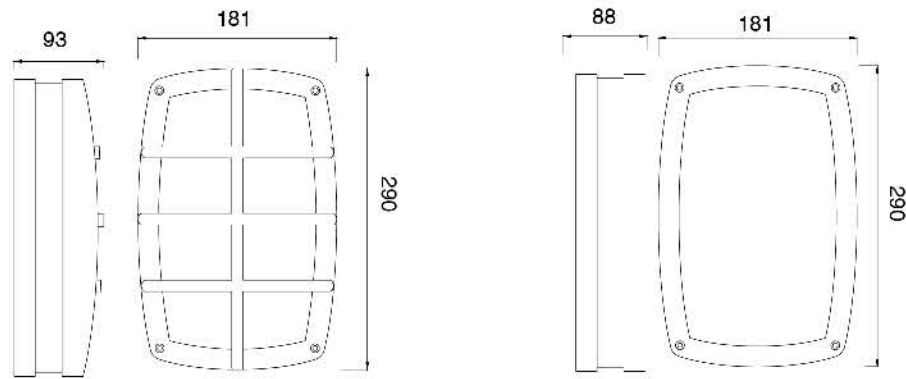

4061

4062

Description:
Die-cast Aluminum housing

No:4061-E27 No:4062-E27
2*E27, Max. 2*60W or 23W PLC
Opal PC
Class I, IP54

No:4061-12W LED No:4062-12W LED
Everlite LED 12W
Opal PC
Class I, IP54

Description:
Die-cast Aluminum housing

No:4071-E27 No:4072-E27 No:4073-E27
E27, Max. 60W or 23W PLC
Opal PC
Class I, IP44

No:4071-2*G23 No:4072-2*G23 No:4073-2*G23
2*G23,2*9W CFL
Opal PC
Class I, IP44