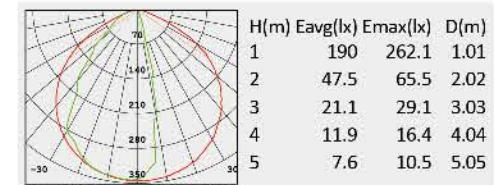

No:4003E-W 2*6W LED
Everlite LED 2*6W 2*267.8lm
Clear PC
53.6°
Class I, IP54