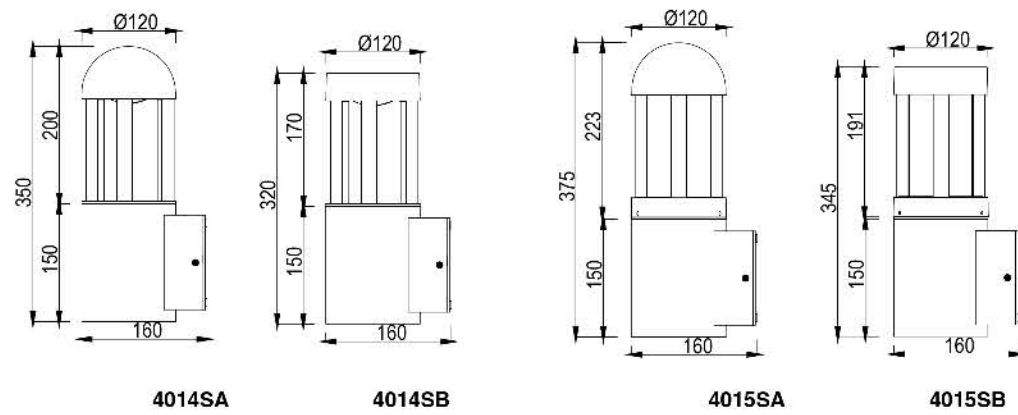

Description:
Die-cast Aluminum housing

No: 4014SA-10W LED No: 4014SB-10W LED
CREE COB LED 10W,623lm
Clear Tempered Glass
27.38°
Class I, IP65

No: 4015SA-E27 No: 4015SB-E27
E27, Max. 23W PLC
Opal PC
Class I, IP65

Description:
Die-cast Aluminum housing

No:4058-E27
E27, Max. 60W or 23W PLC
Opal PC
Class I, IP54