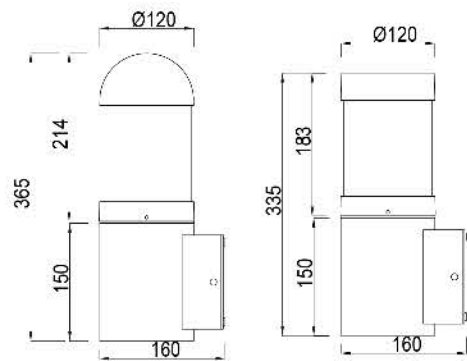

No: 4008-10W LED
CREE COB LED 10W 686lm
Clear Glass
90°
Class I, IP65

No: 4009-E27
E27, Max. 23W PLC
Opal PC
Class I, IP65

No: 4009-10W LED
Everlite LED 10W
Opal PC
Class I, IP65

No: 4010-10W LED
Everlite LED 10W 468lm
Clear PC
90°
Class I, IP65