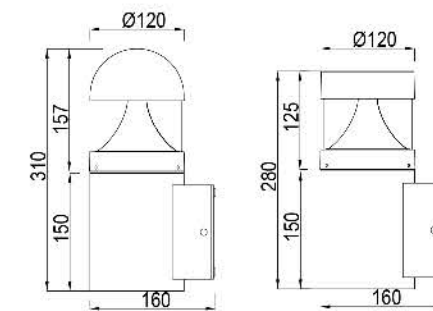

4013SB-LED

4013SA-LED