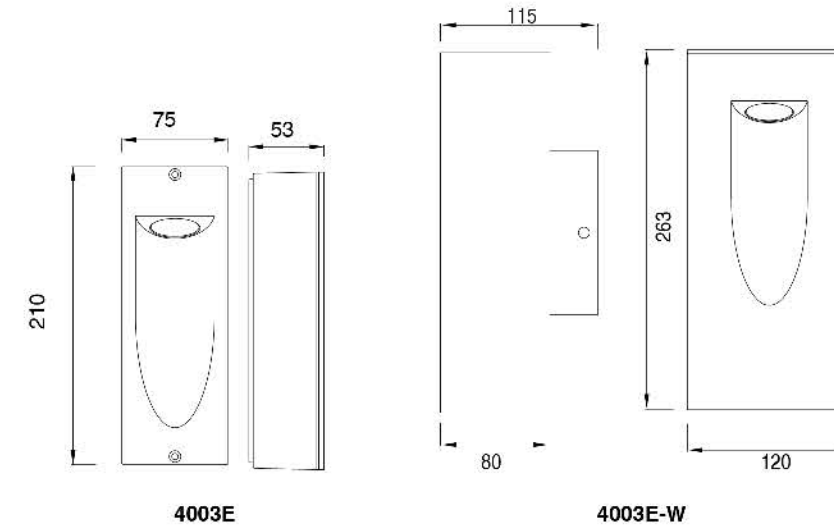

MODERN LIGHT

Description:
Die-cast Aluminum housing

Description:
Die-cast Aluminum housing

4000

No:4000-10W LED
Everlite LED 10W 475.1lm
Clear PC
53.02°
Class I, IP54

No:4001-10W LED
Everlite LED10W
Clear PC
Class I, IP54