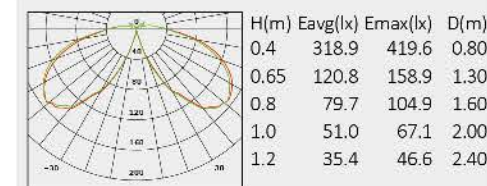

No:4013SA-10W LED No:4013SB-10W LED
Lumileds LED 10W 724.3lm
Clear PC
90.00°
Class I, IP65