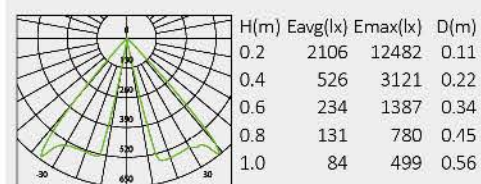

Description:
Die-cast Aluminum housing

Description:
Die-cast Aluminum housing

No: 4007-10W LED
CREE COB LED 10W 458lm
Clear Glass
31.74°
Class I, IP65