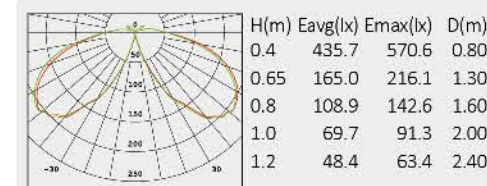

Description:

Die-cast Aluminum housing

No:4013SA-6W LED No:4013SB-6W LED
Everlite LED 6W 315lm
Clear PC
90.00°
Class I, IP65

No:4013SA-10W LED No:4013SB-10W LED
Lumileds LED 10W 724.3lm
Clear PC
90.00°
Class I, IP65