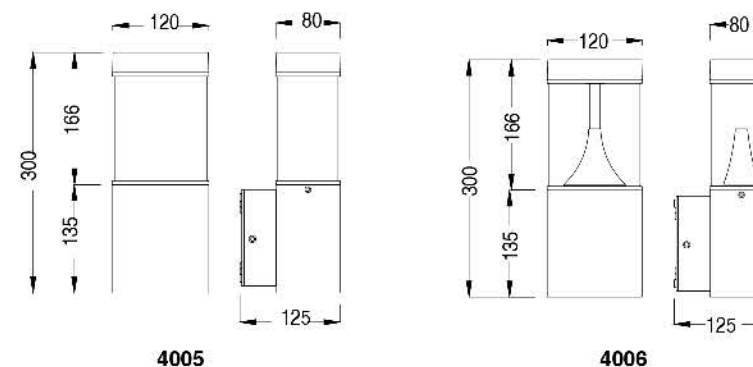

Description:
Die-cast Aluminum housing

No: 4005-10W LED
Everlite LED 10W
Opal PC
Class I, IP65

No: 4006-10W LED
Everlite LED 10W 672lm
Clear PC
90°
Class I, IP65