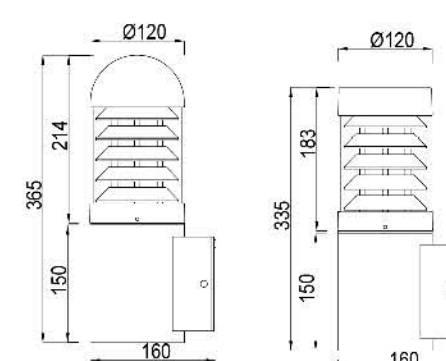

4013SA-E27

4013SB-E27