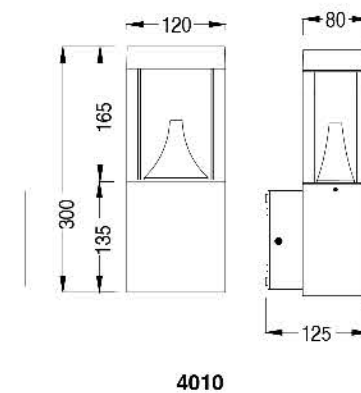

No: 4006-10W LED
Everlite LED 10W 672lm
Clear PC
90°
Class I, IP65

Description:
Die-cast Aluminum housing

Description:
Die-cast Aluminum housing

No: 4007-10W LED
CREE COB LED 10W 458lm
Clear Glass
31.74°
Class I, IP65