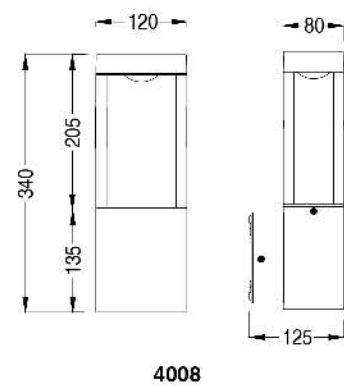

No: 4006-10W LED
Everlite LED 10W 672lm
Clear PC
90°
Class I, IP65

Description:
Die-cast Aluminum housing

Description:
Die-cast Aluminum housing

No: 4007-10W LED
CREE COB LED 10W 458lm
Clear Glass
31.74°
Class I, IP65