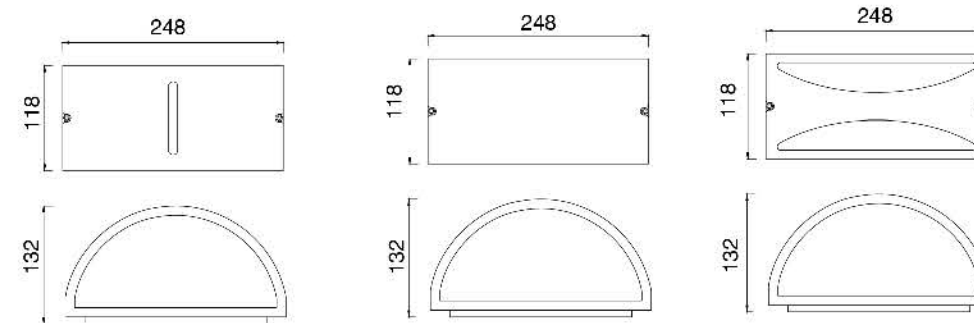

No: 4015SA-E27 No: 4015SB-E27
E27, Max. 23W PLC
Opal PC
Class I, IP65

Description:
Die-cast Aluminum housing

No:4058-E27
E27, Max. 60W or 23W PLC
Opal PC
Class I, IP54

4061

4062

4071

4072

4073