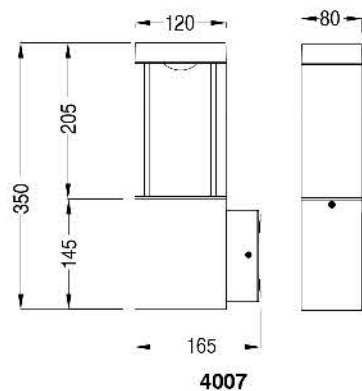

No: 4006-10W LED
Everlite LED 10W 672lm
Clear PC
90°
Class I, IP65

Description:
Die-cast Aluminum housing

Description:
Die-cast Aluminum housing

No: 4007-10W LED
CREE COB LED 10W 458lm
Clear Glass
31.74°
Class I, IP65