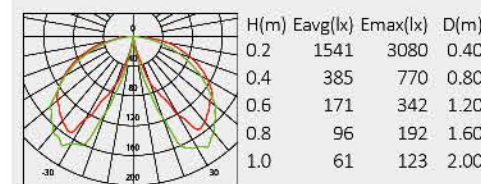

No: 4009-E27
E27, Max. 23W PLC
Opal PC
Class I, IP65

No: 4009-10W LED
Everlite LED 10W
Opal PC
Class I, IP65

No: 4010-10W LED
Everlite LED 10W 468lm
Clear PC
90°
Class I, IP65