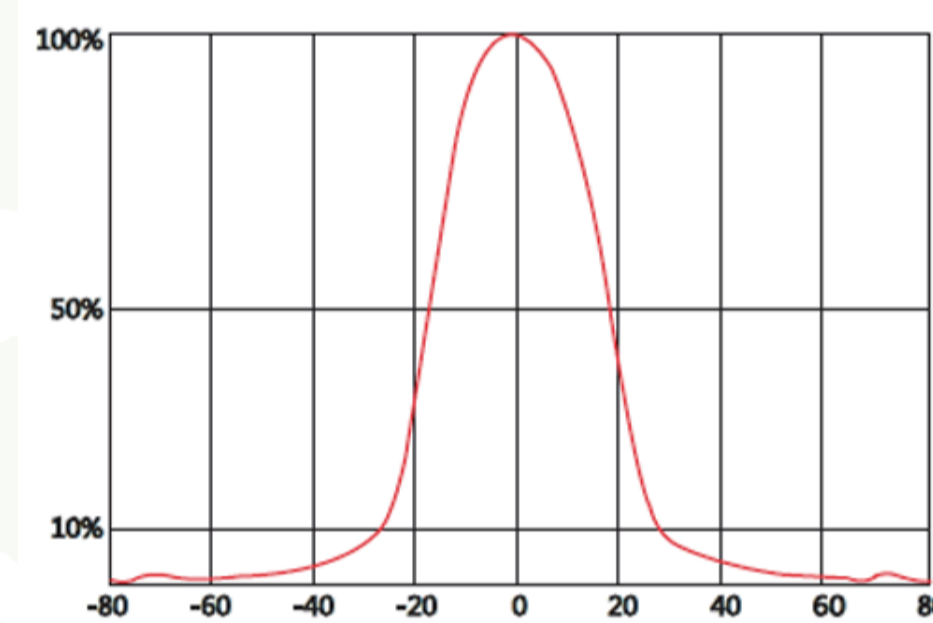

## AC Driven 12V VoLED Module

Beam angle 24°

Beam angle 38°

Beam angle 120°

Beam angle 270°