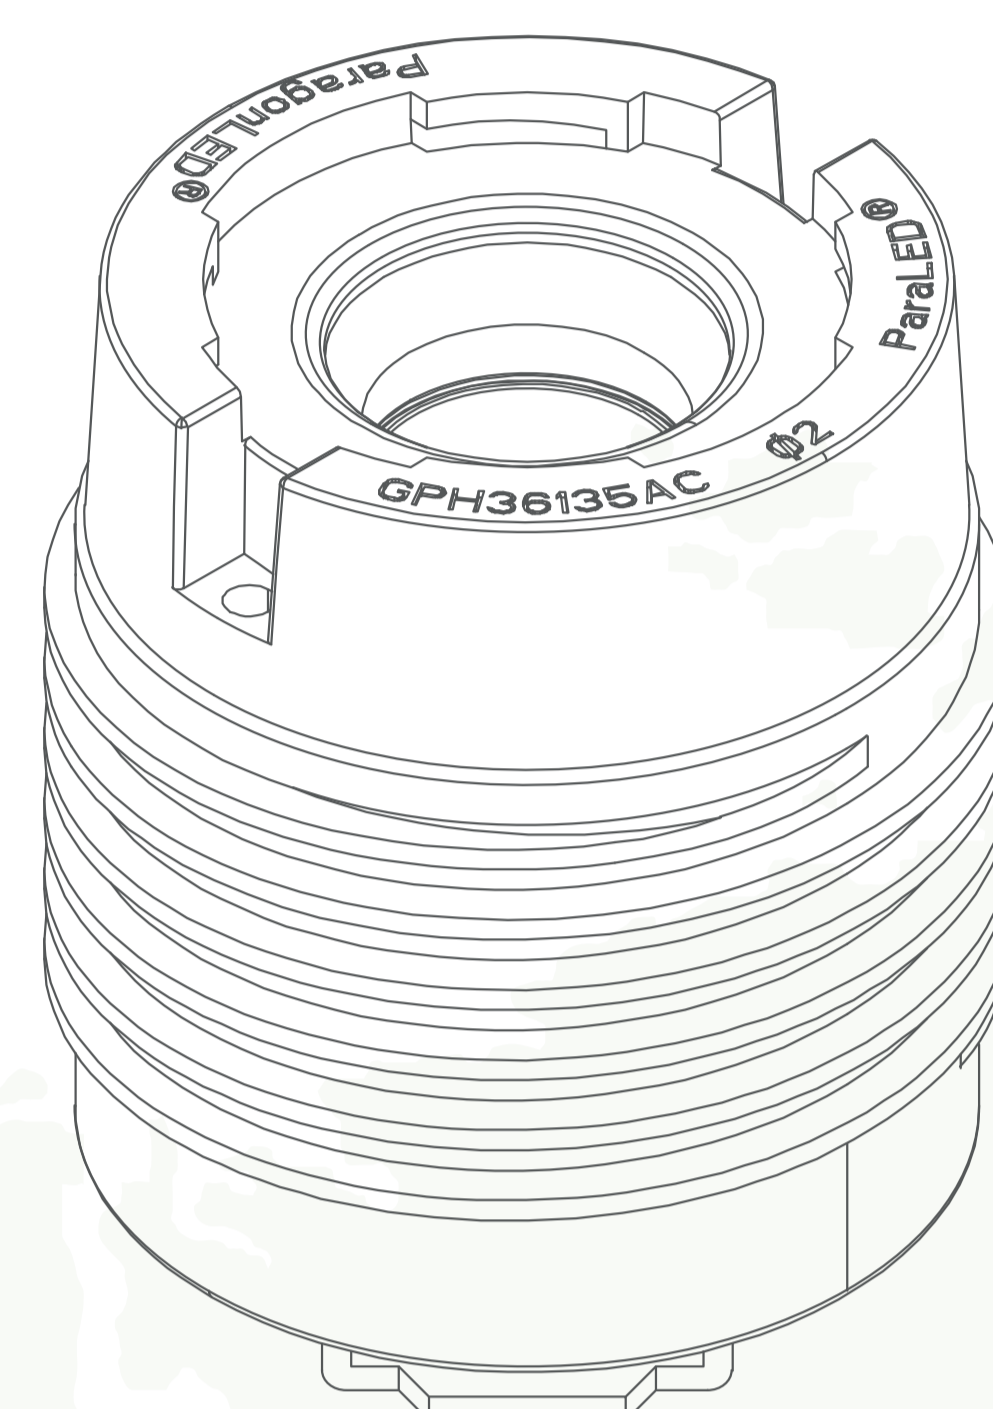

## AC Driven 12V VoLED Module

Beam angle 24°

Beam angle 38°

Beam angle 120°

Beam angle 270°

### Features

- For landscape lighting
- Max / Min operation 18V / 10V
- Different product form factor
- Operation -60°C~105°C
- Pass 500V Hipot test
- Patents:  
US-840511 / EU-2445007(DE/FR/GB)  
TW-419373 / CA-2008354
- Color region stay within Macadam 3-step ellipse.