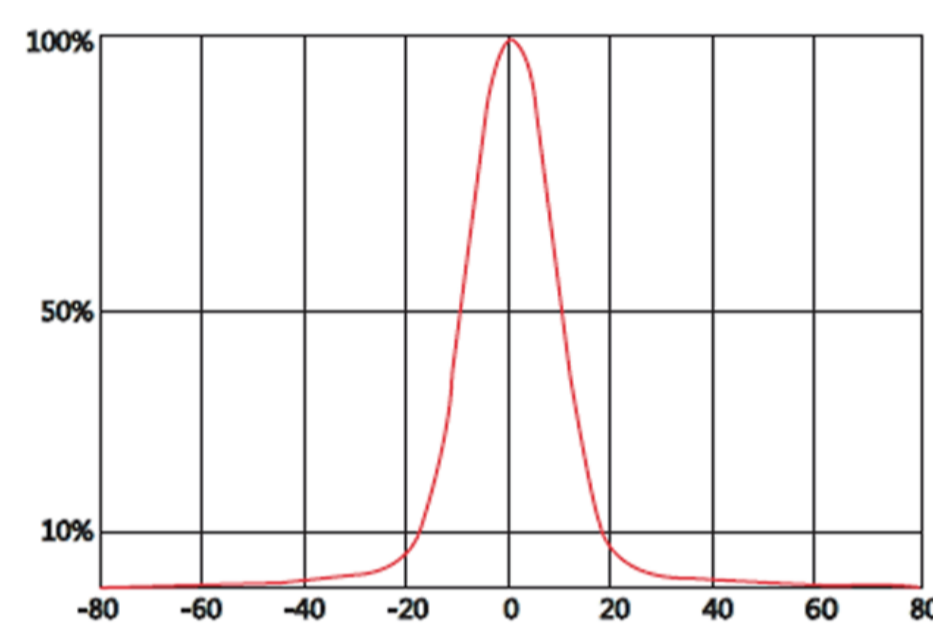

Beam angle 38°