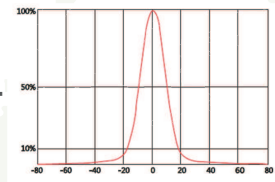

ParagonLED®

AC COB OF 12V VoLED® Modul

Diffuser options:

Beam angle 24°

Beam angle 38°

Beam angle 120°

Features

- For landscape lighting
- Max / Min operation 18V / 10V
- Different product form factor
- Operation -60°C~105°C
- Pass 500V Hipot test
- Color region stay within Macadam 3-step ellipse.
- Patents:
US-840511 / EU-2445007(DE/FR/GB)
TW-419373 / CA-2008354