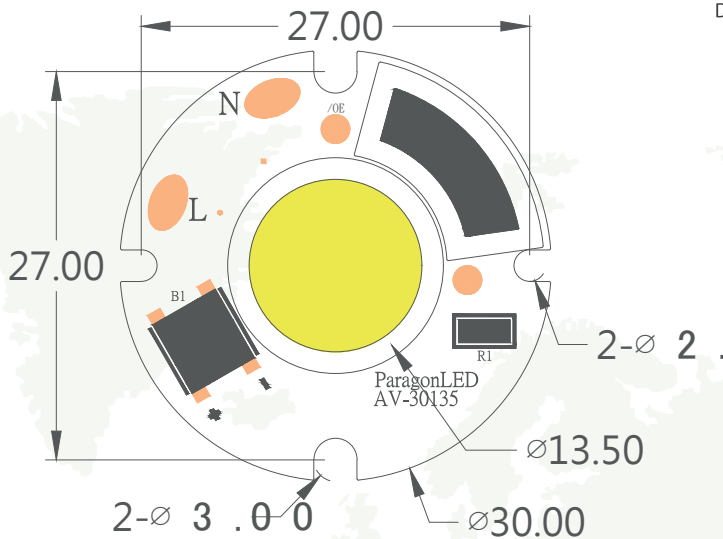

ParagonLED®

AC COB OF 12V VoLED® Modul

Diffuser options:

Beam angle 24°

Beam angle 38°

Beam angle 120°

Features

- For landscape lighting
- Max / Min operation 18V / 10V
- Different product form factor
- Operation -60°C~105°C
- Pass 500V Hipot test
- Color region stay within Macadam 3-step ellipse.
- Patents:
US-840511 / EU-2445007(DE/FR/GB)
TW-419373 / CA-2008354

Lumen	10V	12V	18V
3W	172	213	259
6W	342	425	508
9W	458	586	746
RA90 CCT:3000K			

EN62471

LM80

ErP