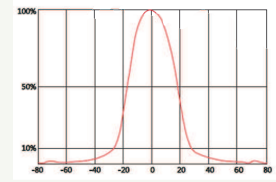

ParagonLED®

AC COB OF 12V VoLED® Modul

Diffuser options:

Beam angle 24°

Beam angle 38°

Beam angle 120°

Features

- For landscape lighting
- Max / Min operation 18V / 10V
- Different product form factor
- Operation -60°C~105°C
- Pass 500V Hipot test
- Color region stay within Macadam 3-step ellipse.
- Patents:
US-840511 / EU-2445007(DE/FR/GB)
TW-419373 / CA-2008354