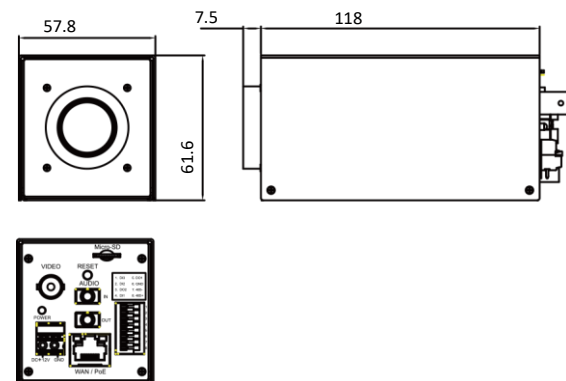

Options

*Specifications are subject to change without notice. 14H3_v03_180515